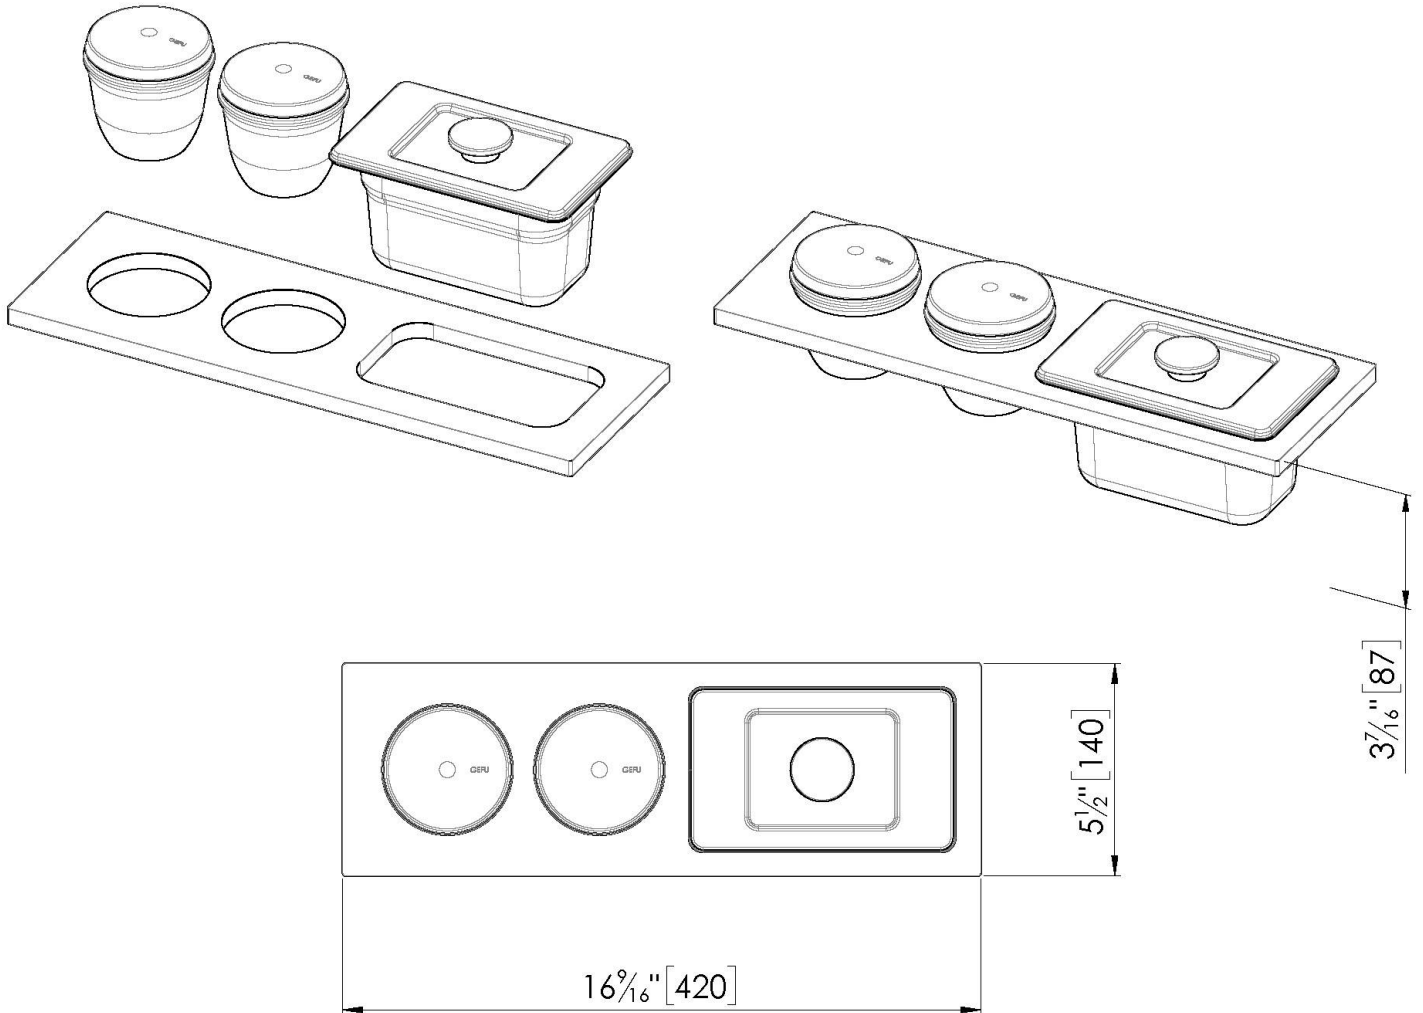

## DETAILS

Equipped troughs accessories    Multifunction kit

---

Type    Standard

---

**Dimensions**    16 <sup>9</sup>/<sub>16</sub>" x 5 <sup>1</sup>/<sub>2</sub>"

---

Length    3 unit

---

Key to understanding the accessories    The lengths of the channels and accessories are indicated in "units"; for the composition, the sum of the "units" of the accessories must be the same as the length in "units" of the channel.

## TECHNICAL DATA

8100 702

- 1 x black support
- 1 x stainless steel tray
- 2 x terracotta bowl with stainless steel lid and wooden spoon